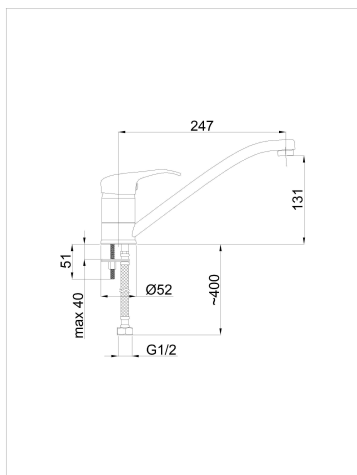

## Specification

<b>Code</b>	Y00003
<b>Intended use</b>	Kitchen faucet
<b>EAN</b>	4779028809419
<b>Warranty</b>	5
<b>Series</b>	Yuta
<b>Segment</b>	Standard
<b>Connection</b>	1/2
<b>Finish</b>	Chrome plated
<b>Debit l/m</b>	9.2

## Scheme

## Package

<b>Package quantity</b>	12
<b>Weight Brutto (kg)</b>	0.9216
<b>Weight Netto (kg)</b>	0.73527
<b>1 package length (m)</b>	0.064
<b>1 packaging depth (m)</b>	0.302
<b>The primary package width (m)</b>	0.126
<b>2 package weight (kg)</b>	0.52
<b>2 packaging capacity</b>	0.03326
<b>2 Packaging depth (m)</b>	0.27
<b>2 packaging length (m)</b>	0.385
<b>2 packaging width (m)</b>	0.315