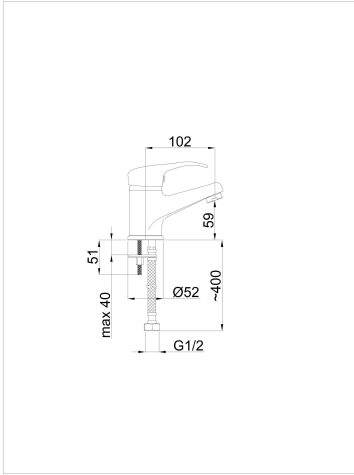

Specification

Code	Y80003
Intended use	Washbasin faucet
EAN	4779028809440
Warranty	5
Series	Yuta
Segment	Standard
Connection	1/2
Finish	Chrome plated
Debit l/m	11.4

Components

618040

634004

636705

EAN: 4779028804469 EAN: 4779028803820 EAN: 4779028803912

Scheme

Package

Package quantity	12
Weight Brutto (kg)	0.943
Weight Netto (kg)	0.77467
1 package length (m)	0.073
1 packaging depth (m)	0.234
The primary package width (m)	0.124
2 package weight (kg)	0.46
2 packaging capacity	0.02984
2 Packaging depth (m)	0.31
2 packaging length (m)	0.385
2 packaging width (m)	0.25