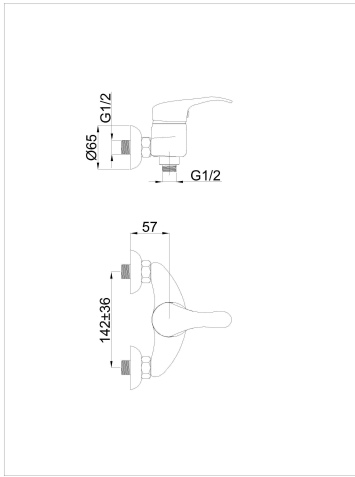

Scheme

Package

Package quantity	9
Weight Brutto (kg)	1.3
Weight Netto (kg)	1.046
1 package length (m)	0.083
1 packaging depth (m)	0.346
The primary package width (m)	0.138
2 package weight (kg)	0.54
2 packaging capacity	0.04277
2 Packaging depth (m)	0.27
2 packaging length (m)	0.44
2 packaging width (m)	0.36