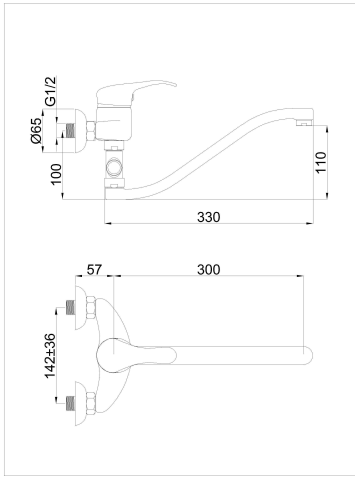

Specification

Code	Y2GK03
Intended use	Bath faucet
EAN	4779035271094
Warranty	5
Series	Yuta
Segment	Standard
Connection	3/4
Finish	Chrome plated
Debit l/m	11

Components

622005

EAN: 4779028803462

600014

EAN: 4779028802861

636604

EAN: 4779028803899

Scheme

Package

Package quantity	9
Weight Brutto (kg)	1.67
Weight Netto (kg)	1.465
1 package length (m)	0.083
1 packaging depth (m)	0.346
The primary package width (m)	0.138
2 package weight (kg)	0.637
2 packaging capacity	0.0418
2 Packaging depth (m)	0.27
2 packaging length (m)	0.43
2 packaging width (m)	0.36