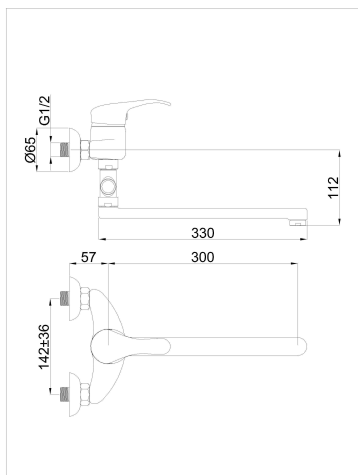

Specification

Code	Y2CK03
Intended use	Bath faucet
EAN	4779035271087
Warranty	5
Series	Yuta
Segment	Standard
Connection	3/4
Finish	Chrome plated
Debit l/m	11

Components

622005

EAN: 4779028803462

600014

EAN: 4779028802861

636604

EAN: 4779028803899

Scheme

Package

Package quantity	9
Weight Brutto (kg)	1.7222
Weight Netto (kg)	1.4632
1 package length (m)	0.083
1 packaging depth (m)	0.346
The primary package width (m)	0.138
2 package weight (kg)	0.54
2 packaging capacity	0.0418
2 Packaging depth (m)	0.27
2 packaging length (m)	0.43
2 packaging width (m)	0.36