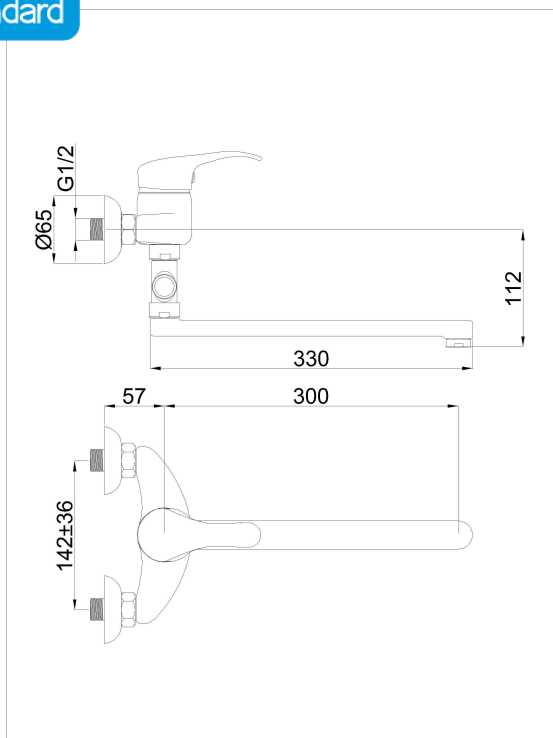

Bath faucet Y-12/C MARS

Product information

RUBINETA
Standard

Description

Faucets, which perfectly complement compact interior.

- 5-years warranty
- After assembly all our faucets are being 100% tested
- Durable and glossy surface on all our faucets. We use more durable coating for shine and long-term use of faucets, which is more resistant to scratches, dents, limescale, rust.
- High-quality brass with lowered content of harmful impurities is one of the most important component materials.
- Faucets with the ANTI-NOISE system work silently and do not cause discomfort.
- Faucet is supplied with 35 mm ceramic cartridge, ensuring longlasting and flawless performance of the faucet.
- Durable aerator
- Chrome plated stainless steel rod \varnothing 22, ceramic diverter. Adjustable holder with button fixation.

Specification

Code	Y2CK03
Intended use	Bath faucet
EAN	4779035271087
Warranty	5
Series	Yuta
Segment	Standard
Connection	3/4
Finish	Chrome plated
Debit l/m	11

Components

622005

EAN: 4779028803462

600014

EAN: 4779028802861

636604

EAN: 4779028803899

Scheme

Package

Package quantity	9
Weight Brutto (kg)	1.7222
Weight Netto (kg)	1.4632
1 package length (m)	0.083
1 packaging depth (m)	0.346
The primary package width (m)	0.138
2 package weight (kg)	0.54
2 packaging capacity	0.0418
2 Packaging depth (m)	0.27
2 packaging length (m)	0.43
2 packaging width (m)	0.36