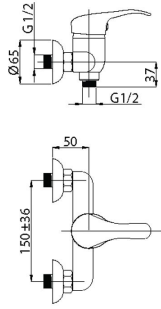

Specification

Code	Y20003
Intended use	Shower faucet
EAN	4779035271124
Warranty	5
Series	Yuta
Segment	Standard
Connection	3/4
Finish	Chrome plated
Debit l/m	24

Components

634004

EAN: 4779028803820

636604

EAN: 4779028803899

Scheme

Package

Package quantity	9
Weight Brutto (kg)	1.0177
Weight Netto (kg)	0.7597
1 package length (m)	0.083
1 packaging depth (m)	0.346
The primary package width (m)	0.138
2 package weight (kg)	0.54
2 packaging capacity	0.04277
2 Packaging depth (m)	0.27
2 packaging length (m)	0.44
2 packaging width (m)	0.36