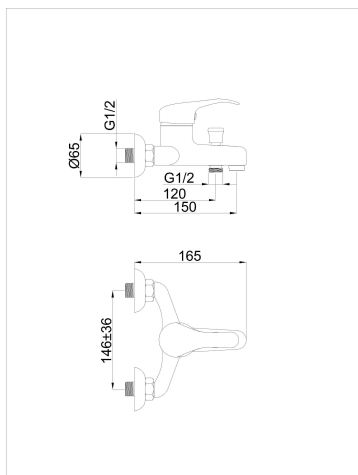

Specification

Code	Y10K03
Intended use	Bath faucet
EAN	4779035271070
Warranty	5
Series	Yuta
Segment	Standard
Connection	3/4
Finish	Chrome plated
Debit l/m	12.4

Components

622005

EAN: 4779028803462

600014

EAN: 4779028802861

Scheme

Package

Package quantity	12
Weight Brutto (kg)	1.5183
Weight Netto (kg)	1.26363
1 package length (m)	0.125
1 packaging depth (m)	0.2
The primary package width (m)	0.152
2 package weight (kg)	0.68
2 packaging capacity	0.05164
2 Packaging depth (m)	0.395
2 packaging length (m)	0.42
2 packaging width (m)	0.325