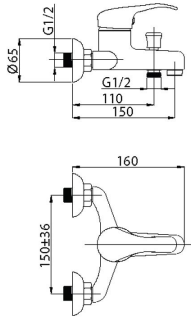

Specification

Code	Y10003
Intended use	Bath faucet
EAN	4779028809426
Warranty	5
Series	Yuta
Segment	Standard
Connection	3/4
Finish	Chrome plated
Debit l/m	12.4

Components

634004

EAN: 4779028803820

636705

EAN: 4779028803912

636604

EAN: 4779028803899

Scheme

Package

Package quantity	12
Weight Brutto (kg)	1.2216
Weight Netto (kg)	0.9726
1 package length (m)	0.125
1 packaging depth (m)	0.2
The primary package width (m)	0.152
2 package weight (kg)	0.66
2 packaging capacity	0.05164
2 Packaging depth (m)	0.395
2 packaging length (m)	0.42
2 packaging width (m)	0.325