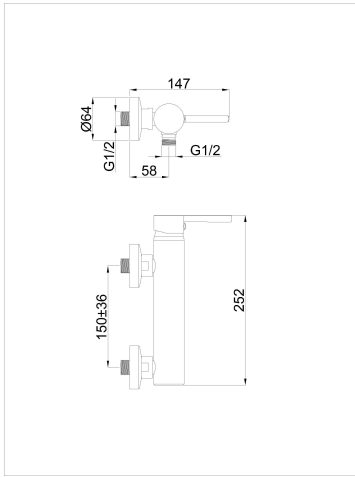

### Specification

<b>Code</b>	U20K08
<b>Intended use</b>	Shower faucet
<b>EAN</b>	4779028802403
<b>Warranty</b>	5
<b>Series</b>	Ultra
<b>Segment</b>	Extra
<b>Connection</b>	3/4
<b>Finish</b>	Chrome plated
<b>Debit l/m</b>	13.8

## Scheme

## Package

<b>Package quantity</b>	9
<b>Weight Brutto (kg)</b>	2.0288
<b>Weight Netto (kg)</b>	1.76691
<b>1 package length (m)</b>	0.083
<b>1 packaging depth (m)</b>	0.346
<b>The primary package width (m)</b>	0.138
<b>2 package weight (kg)</b>	0.62
<b>2 packaging capacity</b>	0.04272
<b>2 Packaging depth (m)</b>	0.258
<b>2 packaging length (m)</b>	0.414
<b>2 packaging width (m)</b>	0.4