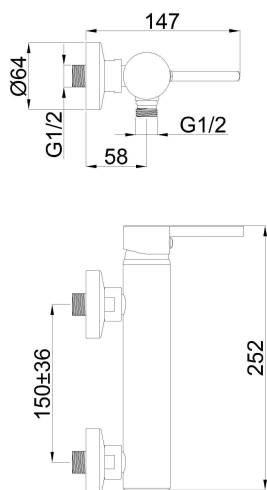

## Shower faucet ULTRA-12/K

Product information

RUBINETA  
**Extra**

### Specification

<b>Code</b>	U20K08
<b>Intended use</b>	Shower faucet
<b>EAN</b>	4779028802403
<b>Warranty</b>	5
<b>Series</b>	Ultra
<b>Segment</b>	Extra
<b>Connection</b>	3/4
<b>Finish</b>	Chrome plated
<b>Debit l/m</b>	13.8

## Package

<b>Package quantity</b>	9
<b>Weight Brutto (kg)</b>	2.0288
<b>Weight Netto (kg)</b>	1.76691
<b>1 package length (m)</b>	0.083
<b>1 packaging depth (m)</b>	0.346
<b>The primary package width (m)</b>	0.138
<b>2 package weight (kg)</b>	0.62
<b>2 packaging capacity</b>	0.04272
<b>2 Packaging depth (m)</b>	0.258
<b>2 packaging length (m)</b>	0.414
<b>2 packaging width (m)</b>	0.4