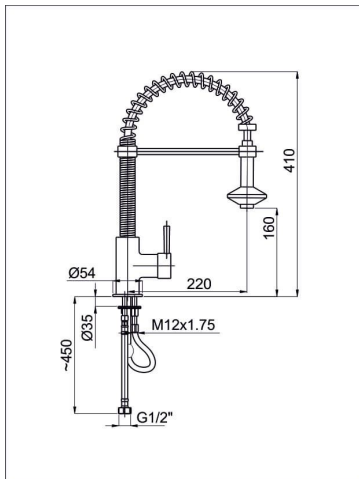

Specification

Code	U50008
Intended use	Kitchen faucet
EAN	4779028802731
Warranty	5
Series	Ultima
Segment	Premium
Connection	1/2
Finish	Chrome plated
Debit l/m	7.5

Components

618040

636718

634007

EAN: 4779028804469 EAN: 4779035271599 EAN: 4779035271681

Scheme

Package

Package quantity	4
Weight Brutto (kg)	3.51
Weight Netto (kg)	2.77
1 package length (m)	0.065
1 packaging depth (m)	0.505
The primary package width (m)	0.34
2 package weight (kg)	0.7
2 packaging capacity	0.05261
2 Packaging depth (m)	0.285
2 packaging length (m)	0.52
2 packaging width (m)	0.355