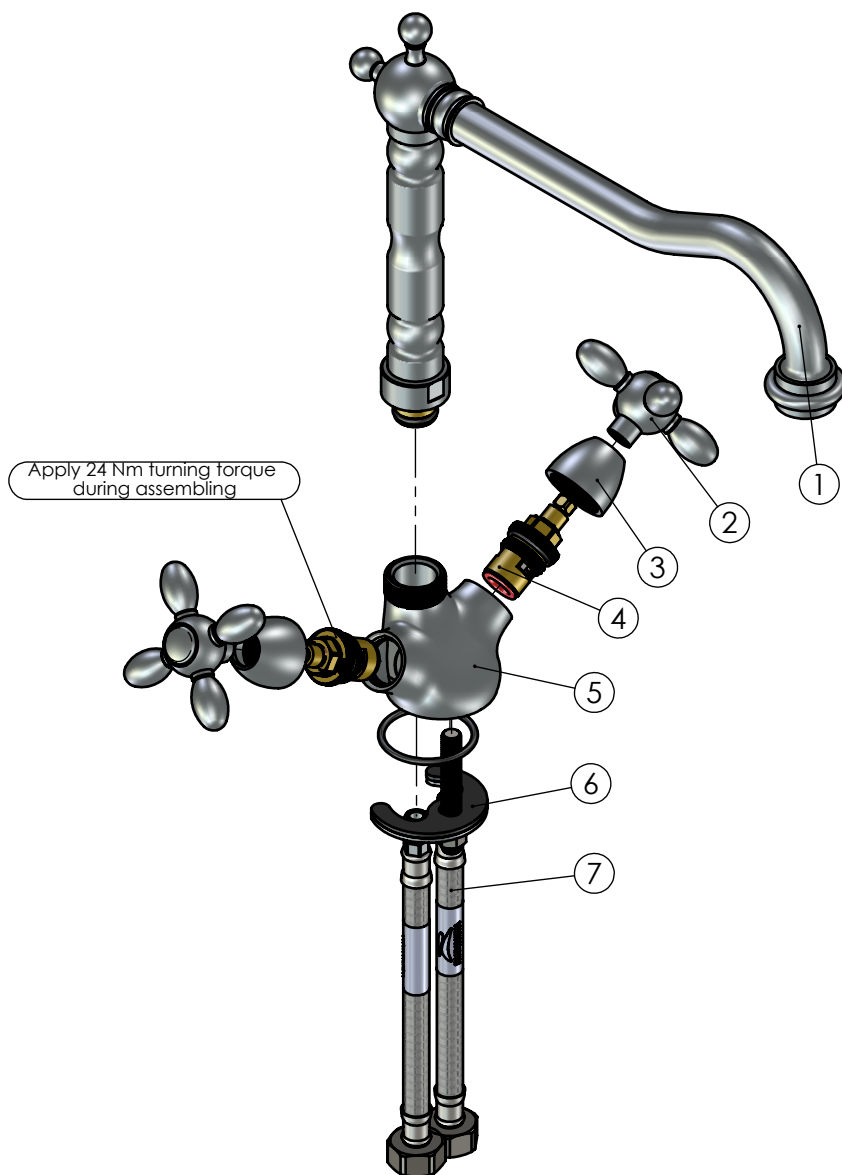

RUBINETA

Product name: **Faucet Toscana-33**
Product Code: **M8L006**

ITEM NO.	PART CODE	NAME	QUANTITY
1	633072	Spout M-33 **	1
2	631177	Handle M-33	2
3	631050	Valve cap, M-1	2
4	664028	Ceramic disk valve 1/2"	2
5	635141	M-33 body	1
6	636958	Fixing set M-33	1
7	618040	Faucet hose G1/2"-M10x1 400 mm	2

**.-Neoperl PERLATOR HONEYCOMB aerator insert(636452)