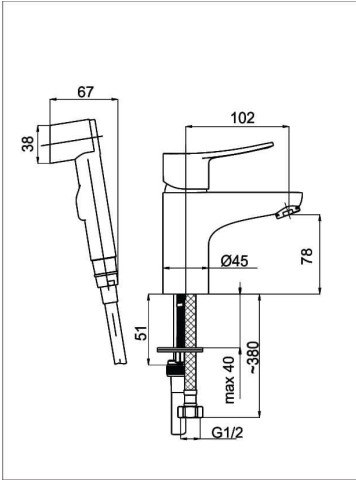

Scheme

Package

Package quantity	12
Weight Brutto (kg)	1.8
Weight Netto (kg)	1.44867
1 package length (m)	0.125
1 packaging depth (m)	0.2
The primary package width (m)	0.152
2 package weight (kg)	0.76
2 packaging capacity	0.05164
2 Packaging depth (m)	0.395
2 packaging length (m)	0.42
2 packaging width (m)	0.325