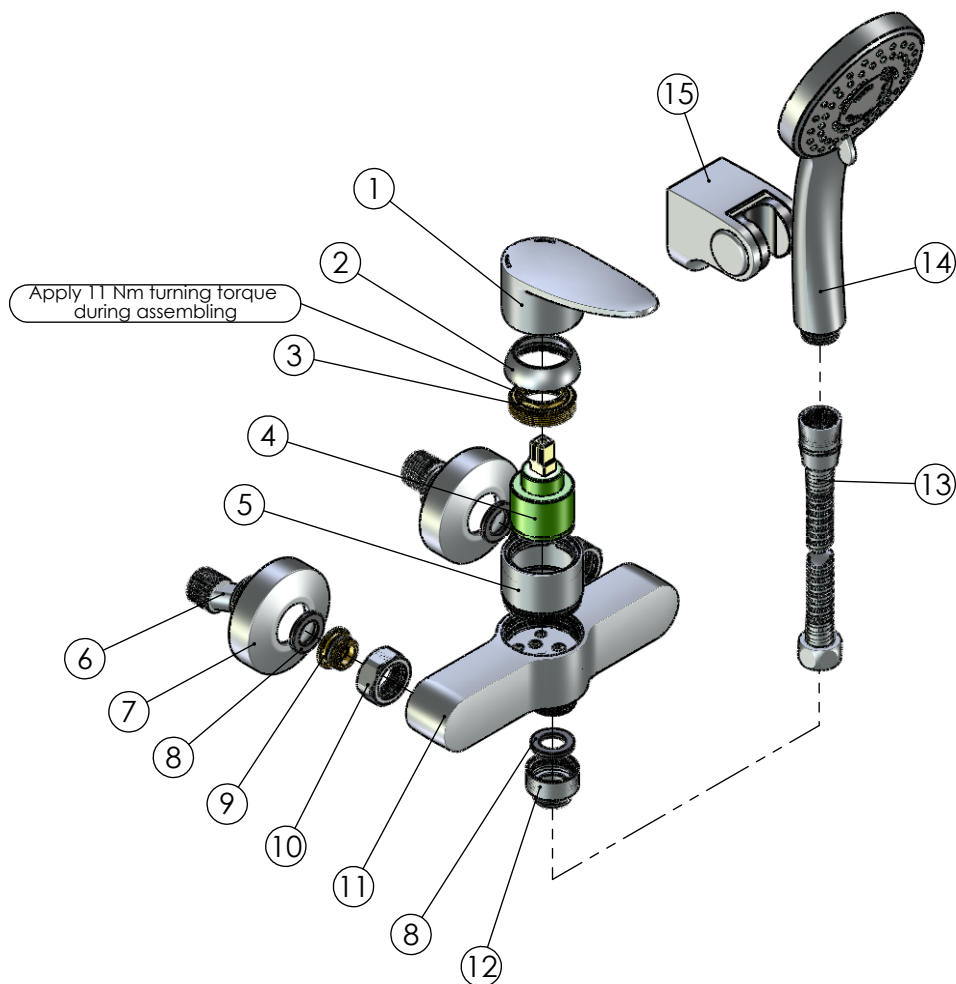

RUBINETA

Product name: **Faucet Static-12K**  
Product Code: **A20A08**

ITEM NO.	PART CODE	NAME	QUANTITY
1	631173	Handle ALT	1
2	636201	Cartridge cap 41mm	1
3	636301	Cartridge nut M37x1.25	1
4	634026	Cartridge 35mm Citec 2 steps (green)	1
5	635201	Cartridge nut ALT-12	1
6	636601	Eccentric 43x10	2
7	636614	Fixing set plate ULTRA	2
8	632002	Square washer G3/4"	3
9	636403	Fixing back seat M18x1.5	2
10	636310	Back seat nut G3/4"	2
11	635202	Body ALT-12	1
12	636925	Adapter F3/4" - M1/2"	1
13	600045	Shower hose Superflex Con/Imp 150cm (BK)	1
14	622B39	Handshower Slim	1
15	623003	Shower holder Fix	1