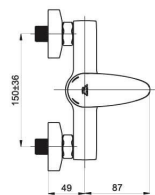

Specification

Code	A20A08
Intended use	Shower faucet
EAN	4779035273838
Warranty	5
Series	Static
Segment	Extra
Connection	3/4
Finish	Chrome plated
Debit l/m	15

Components

622B39

EAN: 4779035270462

600045

EAN: 4779035272664

623003

EAN: 4779028803516

636604

EAN: 4779028803899

Scheme

Package

Package quantity	9
Weight Brutto (kg)	1.8
Weight Netto (kg)	1.523
1 package length (m)	0.083
1 packaging depth (m)	0.346
The primary package width (m)	0.138
2 package weight (kg)	0.72
2 packaging capacity	0.05336
2 Packaging depth (m)	0.29
2 packaging length (m)	0.46
2 packaging width (m)	0.4