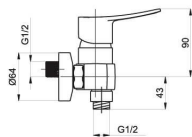

Specification

Code	A20A08
Intended use	Shower faucet
EAN	4779035273838
Warranty	5
Series	Static
Segment	Extra
Connection	3/4
Finish	Chrome plated
Debit l/m	15

Components

622B39

EAN: 4779035270462

600045

EAN: 4779035272664

623003

EAN: 4779028803516

636604

EAN: 4779028803899

Scheme

Package

Package quantity	9
Weight Brutto (kg)	1.8
Weight Netto (kg)	1.523
1 package length (m)	0.083
1 packaging depth (m)	0.346
The primary package width (m)	0.138
2 package weight (kg)	0.72
2 packaging capacity	0.05336
2 Packaging depth (m)	0.29
2 packaging length (m)	0.46
2 packaging width (m)	0.4