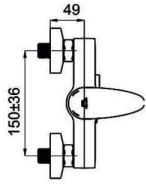

Specification

Code	A20008
Intended use	Shower faucet
EAN	4779035272077
Warranty	5
Series	Static
Segment	Extra
Connection	3/4
Finish	Chrome plated
Debit l/m	15

Components

636604

EAN: 4779028803899

Scheme

Package

Package quantity	9
Weight Brutto (kg)	1.373
Weight Netto (kg)	1.06656
1 package length (m)	0.083
1 packaging depth (m)	0.346
The primary package width (m)	0.138
2 package weight (kg)	0.76
2 packaging capacity	0.04316
2 Packaging depth (m)	0.275
2 packaging length (m)	0.43
2 packaging width (m)	0.365