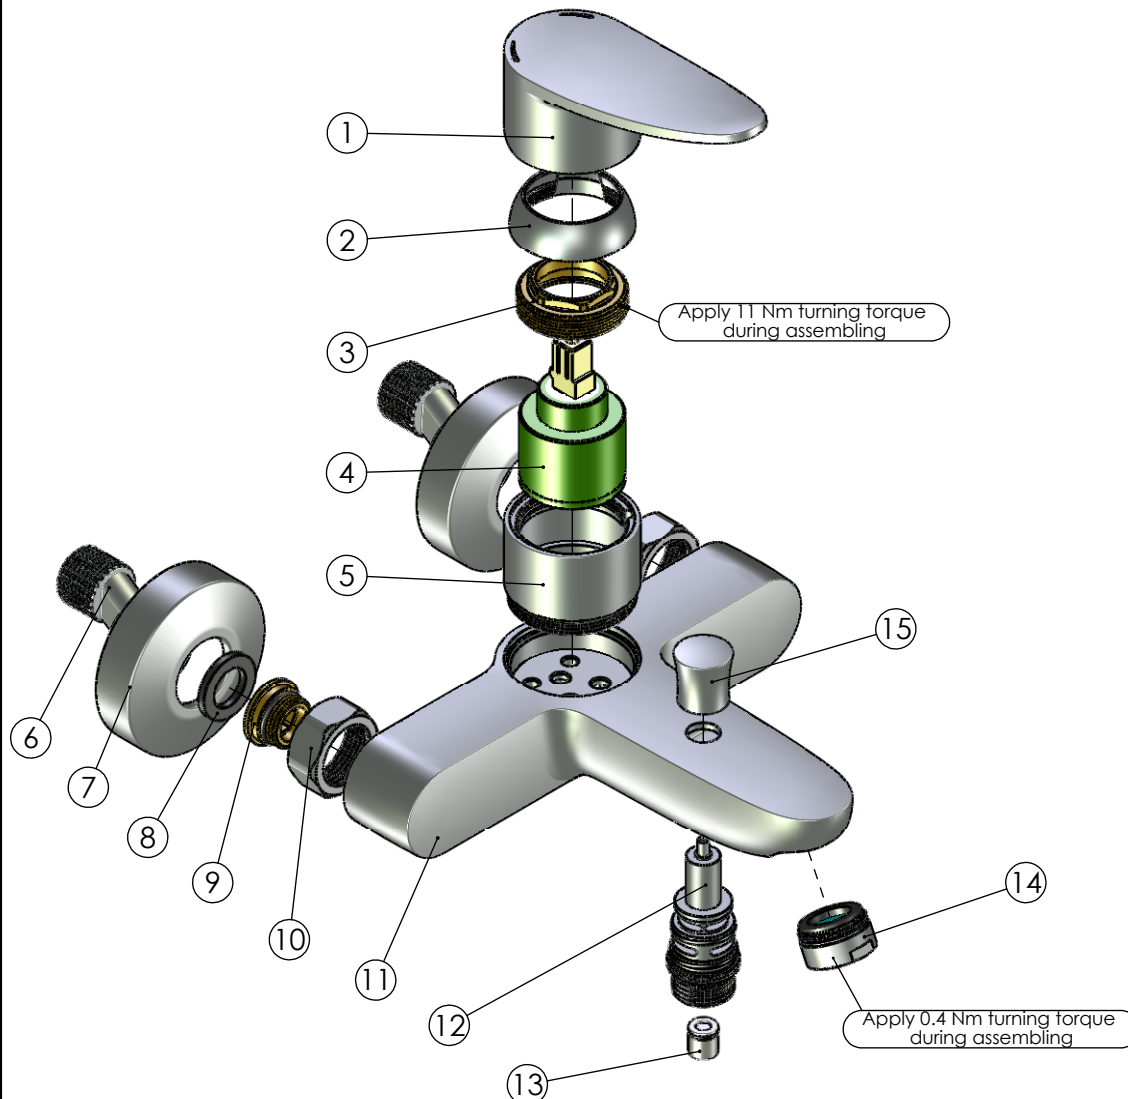

RUBINETA

Product name: **Faucet Static-10**
Product Code: **A10008**

ITEM NO.	PART CODE	NAME	QUANTITY
1	631173	Handle ALT	1
2	636201	Cartridge cap 41mm	1
3	636301	Cartridge nut M37x1.25	1
4	634026	Cartridge 35mm Citec 2 steps (green)	1
5	635201	Cartridge nut ALT-12	1
6	636601	Eccentric 43x10	2
7	636614	Fixing set plate ULTRA	2
8	632002	Square washer G3/4"	2
9	636403	Fixing back seat M18x1.5	2
10	636310	Back seat nut G3/4"	2
11	635200	Body ALT-10	1
12	636524	Diverter Static-10 automat	1
13	636451	Check-valve DN10	1
14	636716	Aerator M24x1 perlator honeycomb	1
15	636963	Diverter handle ALT-10	1