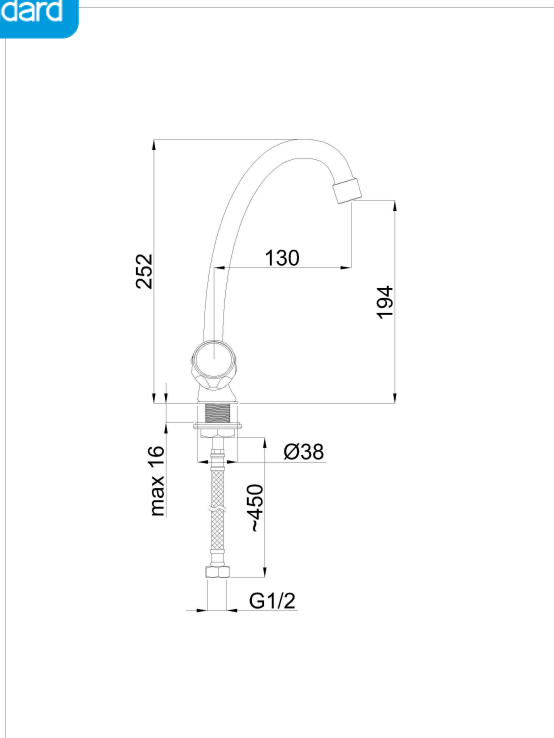

# Kitchen faucet C-8 GLOBO

Product information

RUBINETA  
Standard

## Specification

<b>Code</b>	C8J002
<b>Intended use</b>	Kitchen faucet
<b>EAN</b>	4779028800188
<b>Warranty</b>	1
<b>Series</b>	Rubin ceramic
<b>Segment</b>	Standard
<b>Connection</b>	1/2
<b>Finish</b>	Chrome plated
<b>Debit l/m</b>	18.5