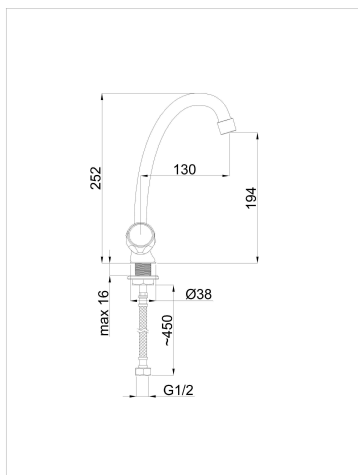

Scheme

Package

Package quantity	24
Weight Brutto (kg)	0.823
Weight Netto (kg)	0.677
1 package length (m)	0.05
1 packaging depth (m)	0.322
The primary package width (m)	0.131
2 package weight (kg)	0.72
2 packaging capacity	0.06059
2 Packaging depth (m)	0.33
2 packaging length (m)	0.54
2 packaging width (m)	0.34