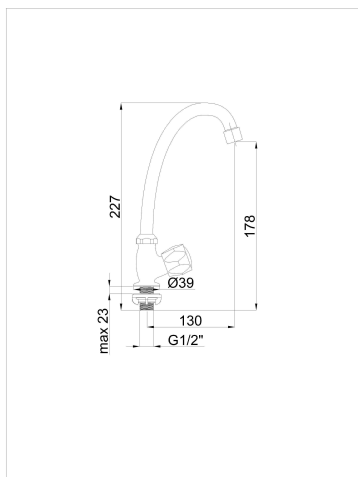

Scheme

Package

Package quantity	24
Weight Brutto (kg)	0.5691
Weight Netto (kg)	0.43593
1 package length (m)	0.046
1 packaging depth (m)	0.311
The primary package width (m)	0.121
2 package weight (kg)	0.72
2 packaging capacity	0.0495
2 Packaging depth (m)	0.3
2 packaging length (m)	0.5
2 packaging width (m)	0.33