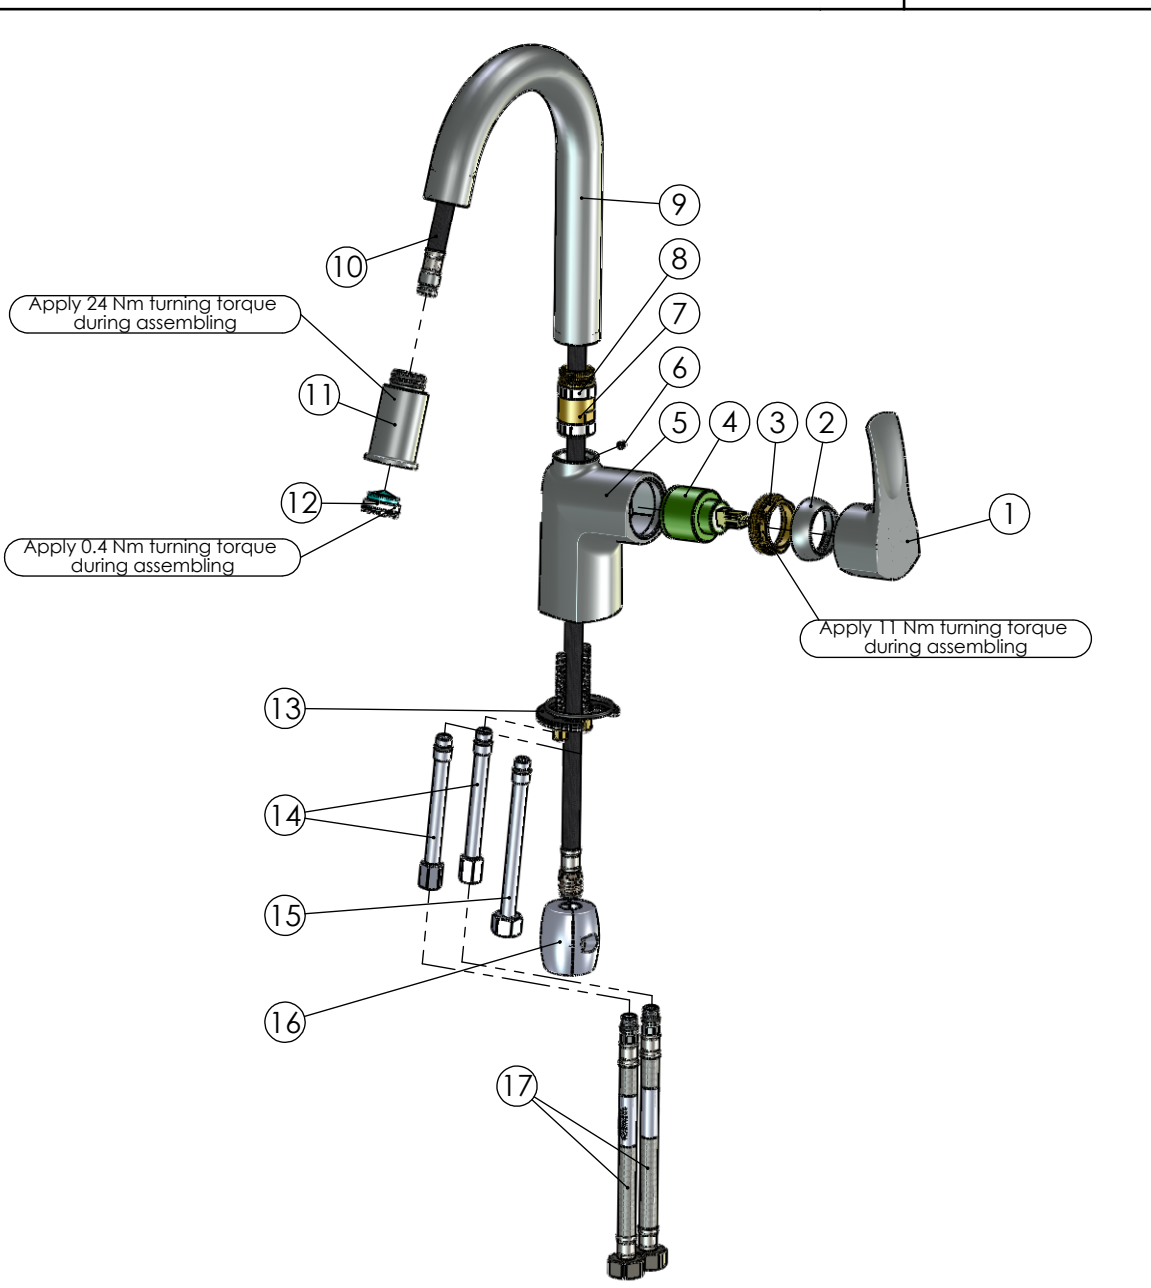

RUBINETA

Product name: **Faucet Artis-33**
Product Code: **540040**

ITEM NO.	PART CODE	NAME	QUANTITY
1	631189	Handle Artis assembly	1
2	636201	Cartridge cap 41mm	1
3	636361	Cartridge nut M40x1.25	1
4	634026	Cartridge 35mm Citec 2 steps (green)	1
5	635255	Faucet body Artis-33	1
6	636463	Set screw M4x4	1
7	636482	Spout Artis-33 insert body M22x1.5	1
8	636126	Plastic bearing 25x19.5x7.6	2
9	633111	Spout Artis-33	1
10	617920	Nylon Artis-33 11 mm hose assembly	1
11	633320	Spout Artis-33 head	1
12	636755	Neoperl aerator 24x1 CACHE, HC baltas	1
13	637021	Fixing set Artis-33	1
14	662019	Tube M10x1-M10x1 assembly	2
15	662018	Tube M10x1-M15x1 assembly	1
16	637020	Hose weight for Arti-33	1
17	618040	Faucet hose G1/2"-M10x1 400 mm	2