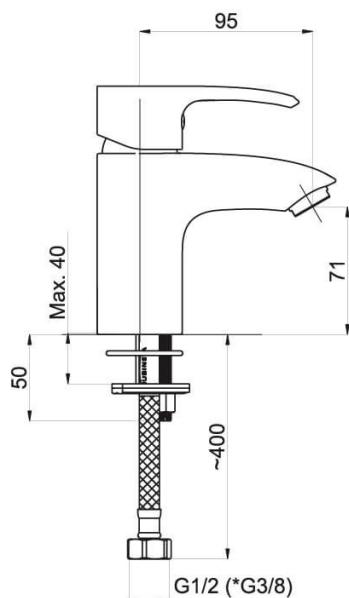

Washbasin faucet ARTIS-18

Product information

Description

Combining all necessary components of an ideal faucet – beauty, convenience and economy – series ARTIS is a bright applicant to have pride of place in your house.

- 5-years warranty
- After assembly all our faucets are being 100% tested
- Durable and glossy surface on all our faucets. We use more durable coating for shine and long-term use of faucets, which is more resistant to scratches, dents, limescale, rust.
- Economy - 5 l/min
- High-quality brass with lowered content of harmful impurities is one of the most important component materials.
- Faucets with the ANTI-NOISE system work silently and do not cause discomfort.
- Air and water mixing technology ensures exceptional economy.
- Save water and energy resources with our RubiSave cartridge. Having bought a faucet with the RubiSave cartridge, you can not only regulate the water consumption, but also the temperature and so reduce the consumption of water up to two time
- Faucet is supplied with 35 mm ceramic cartridge, ensuring longlasting and flawless performance of the faucet.
- Aerator Neoperl® Honeycomb – ensures longlasting, quiet and flawless performance of the faucet.
- Faucet is complemented with 45 cm connection hoses.

Specification

Code	540039
Intended use	Washbasin faucet
EAN	4779035273944
Warranty	5
Series	Artis
Segment	Extra
Connection	1/2
Finish	Chrome plated
Debit l/m	5

Components

618045

EAN: 4779028803288