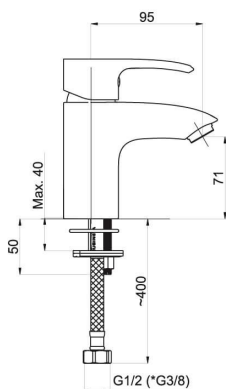

## Specification

<b>Code</b>	540039
<b>Intended use</b>	Washbasin faucet
<b>EAN</b>	4779035273944
<b>Warranty</b>	5
<b>Series</b>	Artis
<b>Segment</b>	Extra
<b>Connection</b>	1/2
<b>Finish</b>	Chrome plated
<b>Debit l/m</b>	5

## Package

<b>Package quantity</b>	8
<b>Weight Brutto (kg)</b>	1.4525
<b>Weight Netto (kg)</b>	1.1765
<b>1 package length (m)</b>	0.066
<b>1 packaging depth (m)</b>	0.242
<b>The primary package width (m)</b>	0.212
<b>2 package weight (kg)</b>	0.48
<b>2 packaging capacity</b>	0.03318
<b>2 Packaging depth (m)</b>	0.29
<b>2 packaging length (m)</b>	0.44
<b>2 packaging width (m)</b>	0.26