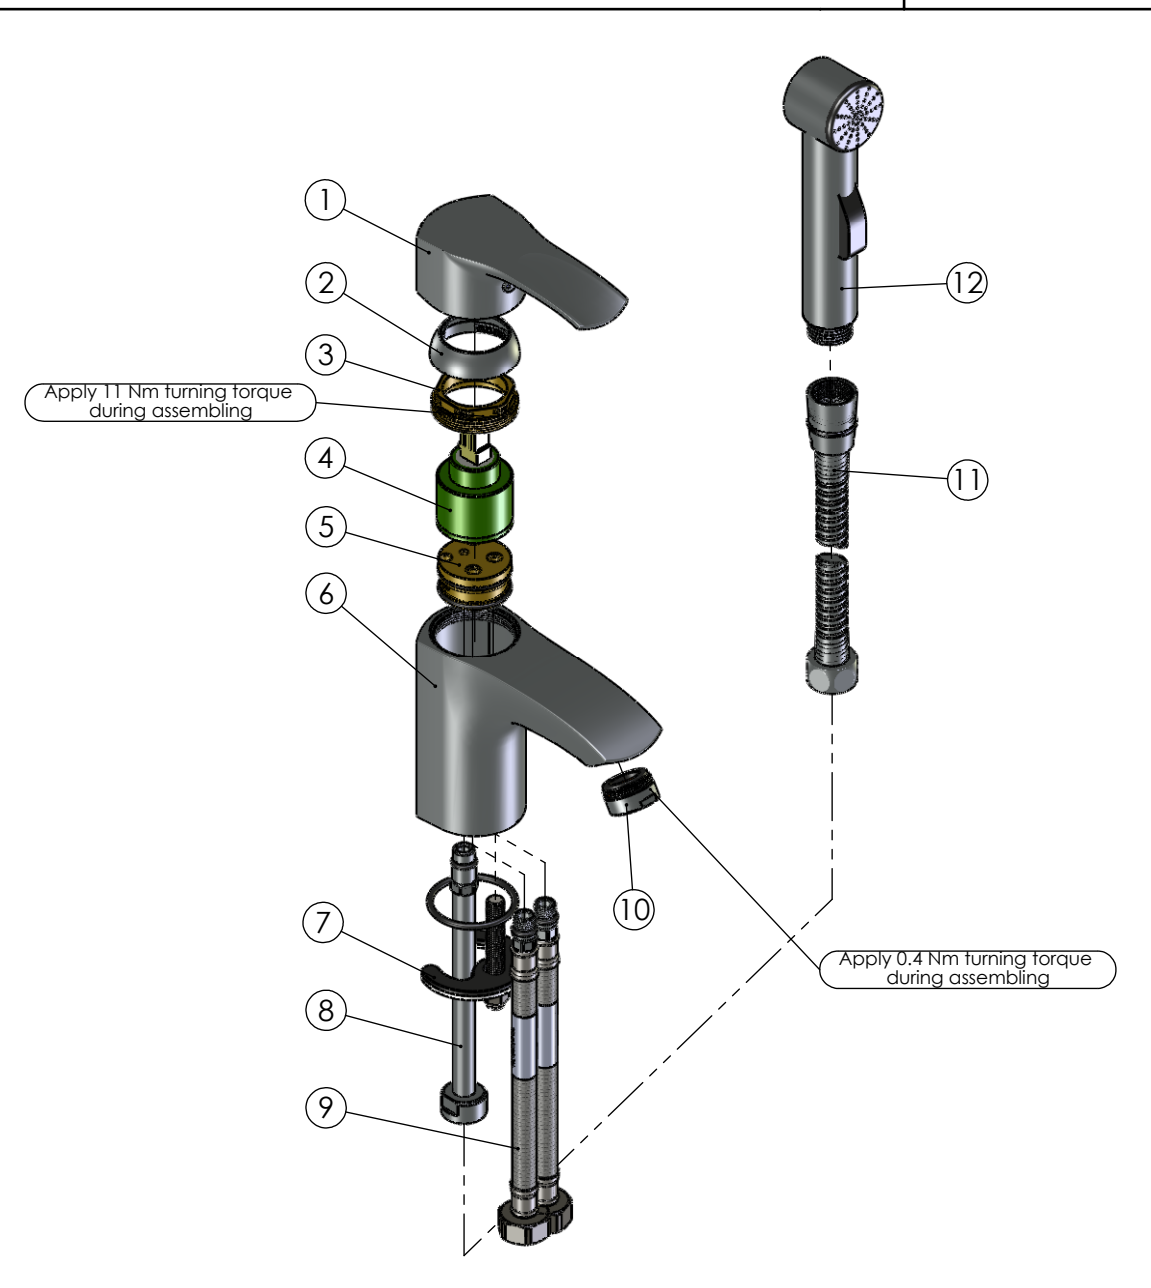

RUBINETA

Product name: **Faucet Artis-17**
Product Code: **540038**

ITEM NO.	PART CODE	NAME	QUANTITY
1	631189	Handle Artis assembly	1
2	636201	Cartridge cap 41mm	1
3	636361	Cartridge nut M40x1.25	1
4	634026	Cartridge 35mm Citec 2 steps (green)	1
5	636979	Insert STATIC-17 assembly	1
6	635253	Body Artis-17	1
7	636958	Fixing set M-33	1
8	662112	Tube M10x1-G1/2" assembly	1
9	618045	Faucet hose G1/2"-M10x1 450 mm	2
10	636754	Aerator M24x1 Neoperl PERL HC PCA orange	1
11	600044	Shower hose Superflex Con/Imp (WT)	1
12	622001	Handshower Bide	1