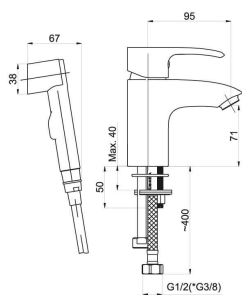

Specification

Code	540038
Intended use	Washbasin faucet with bidet handshower
EAN	4779035273937
Warranty	5
Series	Artis
Segment	Extra
Connection	1/2
Finish	Chrome plated
Debit l/m	5

Components

618045

EAN: 4779028803288

Scheme

Package

Package quantity	8
Weight Brutto (kg)	1.89375
Weight Netto (kg)	1.541
1 package length (m)	0.127
1 packaging depth (m)	0.231
The primary package width (m)	0.17
2 package weight (kg)	0.66
2 packaging capacity	0.04536
2 Packaging depth (m)	0.27
2 packaging length (m)	0.48
2 packaging width (m)	0.35