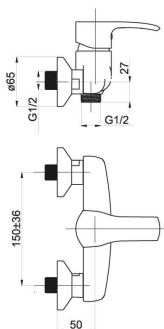

Specification

Code	540047
Intended use	Shower faucet
EAN	4779035274354
Warranty	5
Series	Artis
Segment	Extra
Connection	3/4
Finish	Chrome plated
Debit l/m	11.5

Components

622013

EAN: 4779028804681

600044

EAN: 4779035272657

623003

EAN: 4779028803516

636604

EAN: 4779028803899

Scheme

Package

Package quantity	9
Weight Brutto (kg)	1.933
Weight Netto (kg)	1.62211
1 package length (m)	0.083
1 packaging depth (m)	0.346
The primary package width (m)	0.138
2 package weight (kg)	0.8
2 packaging capacity	0.0418
2 Packaging depth (m)	0.27
2 packaging length (m)	0.43
2 packaging width (m)	0.36