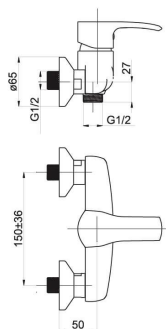

### Specification

<b>Code</b>	540043
<b>Intended use</b>	Shower faucet
<b>EAN</b>	4779035274347
<b>Warranty</b>	5
<b>Series</b>	Artis
<b>Segment</b>	Extra
<b>Connection</b>	3/4
<b>Finish</b>	Chrome plated
<b>Debit l/m</b>	11.5

## Package

<b>Package quantity</b>	9
<b>Weight Brutto (kg)</b>	1.453
<b>Weight Netto (kg)</b>	1.15589
<b>1 package length (m)</b>	0.083
<b>1 packaging depth (m)</b>	0.346
<b>The primary package width (m)</b>	0.138
<b>2 package weight (kg)</b>	0.64
<b>2 packaging capacity</b>	0.0418
<b>2 Packaging depth (m)</b>	0.27
<b>2 packaging length (m)</b>	0.43
<b>2 packaging width (m)</b>	0.36